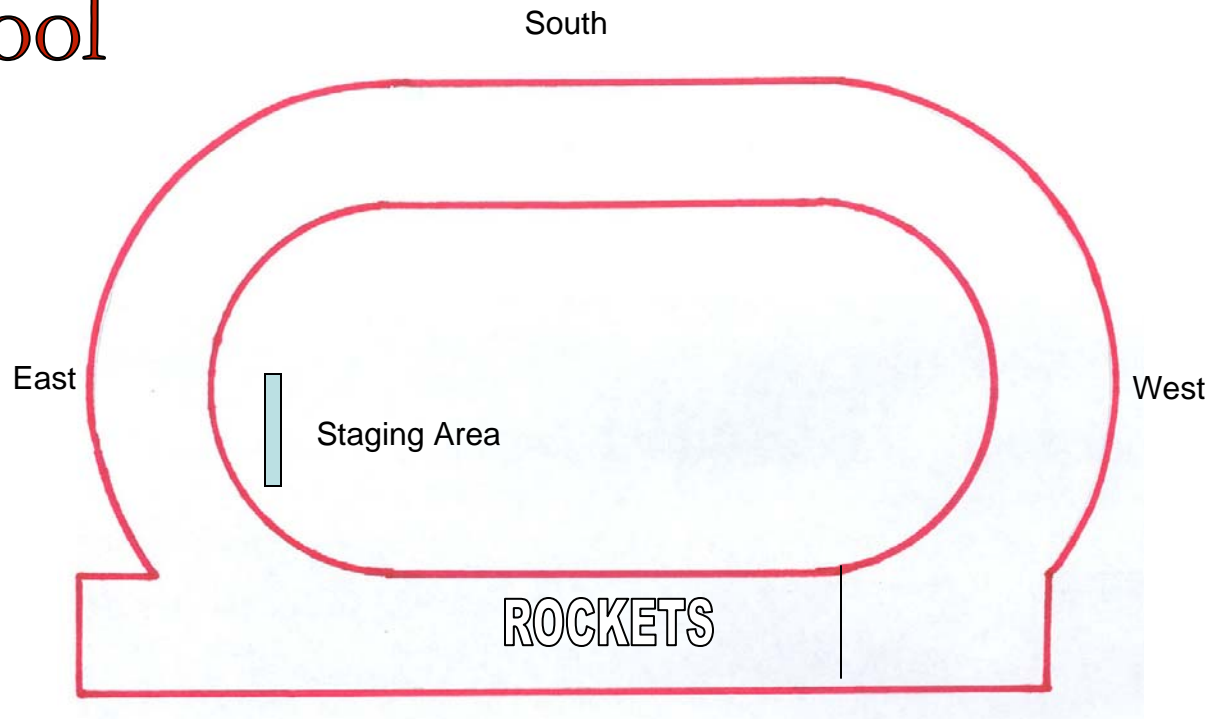

Unity High School

4x100 Relay – Yellow to Yellow

4x200 Relay – First and second exchange Black to black – Last exchange Yellow to yellow

4x400 Relay – Blue to blue – then common

HH – Blue Line

IM – Green Line

Girls HH – Yellow Line