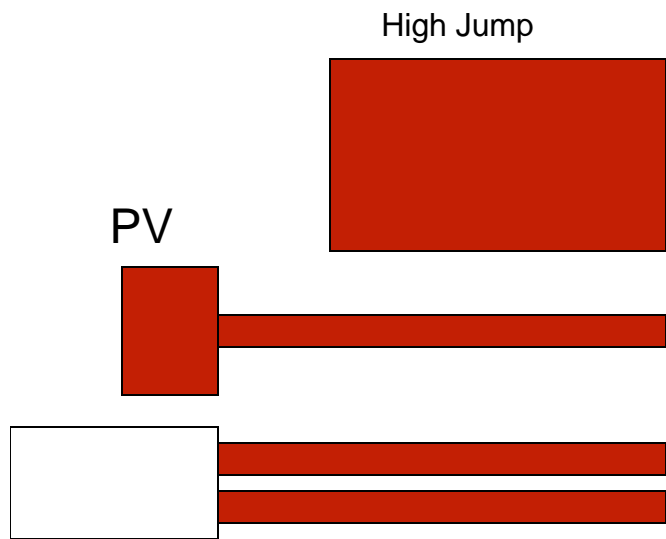

Unity High School

4x100 Relay – Yellow to Yellow

4x200 Relay – First and second exchange Black to black – Last exchange Yellow to yellow

4x400 Relay – Blue to blue – then common

HH – Blue Line

IM – Green Line

Girls HH – Yellow Line